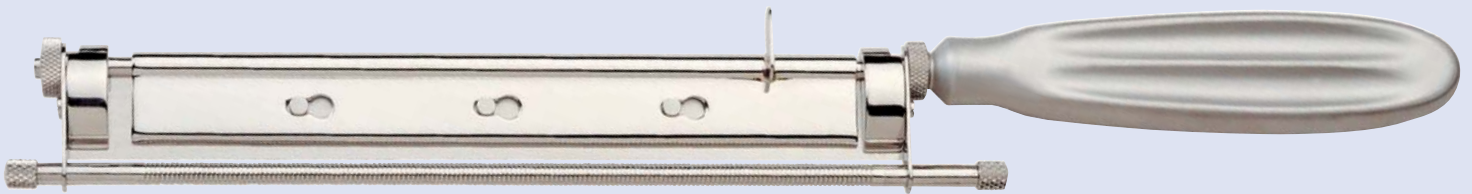

## Skin Graft Blades - Sterile

 Sterile Blades in Stainless Steel.

**Silvers Skin Graft Blade** (for use with Silvers handle)

**Minor SG 3** (for use with No 3 handle)

**SGD** (for use with No 3 handle)

**Major 158mm** (for use with Braithwaite, Cobbett, Watson)

**1 Segment Dermatome Blade**

**2 Segmental Dermatome Blade**

**3 Segmental Dermatome Blade**

## Skin Graft Handles

Sivers Skin Graft Knife (Blue)

Sivers Skin Graft Knife (Stainless)

Braithwaite 9901

Cobbett 9902

Watson 9903