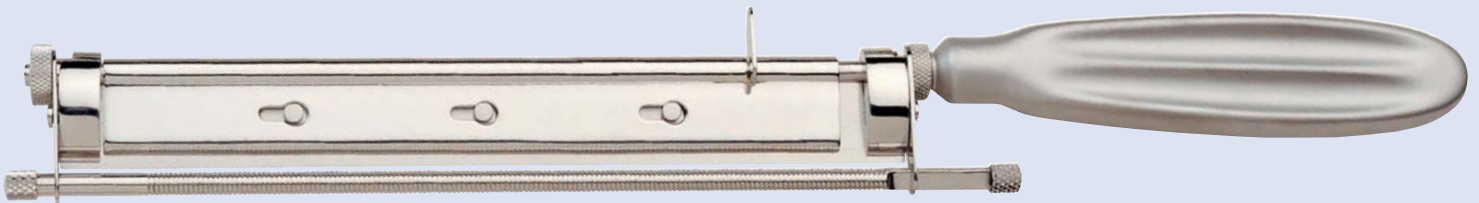

## Skin Graft Blades - Sterile

 Sterile Blades in Stainless Steel.

**Silvers Skin Graft Blade** (for use with Silvers handle)

**Minor SG 3** (for use with No 3 handle)

**SGD** (for use with No 3 handle)

**Major 158mm** (for use with Braithwaite, Cobbett, Watson)

**1 Segment Dermatome Blade**

**2 Segmental Dermatome Blade**

**3 Segmental Dermatome Blade**

## Skin Graft Handles

Sivers Skin Graft Knife (Blue)

Sivers Skin Graft Knife (Stainless)

Braithwaite 9901

Cobbett 9902

Watson 9903