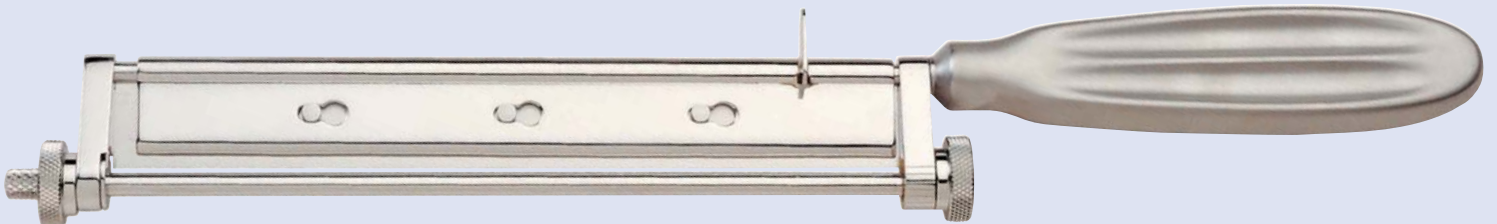

## Skin Graft Blades - Sterile

 Sterile Blades in Stainless Steel.

**Silvers Skin Graft Blade** (for use with Silvers handle)

**Minor SG 3** (for use with No 3 handle)

**SGD** (for use with No 3 handle)

**Major 158mm** (for use with Braithwaite, Cobbett, Watson)

**1 Segment Dermatome Blade**

**2 Segmental Dermatome Blade**

**3 Segmental Dermatome Blade**

## Skin Graft Handles

Sivers Skin Graft Knife (Blue)

Sivers Skin Graft Knife (Stainless)

Braithwaite 9901

Cobbett 9902

Watson 9903